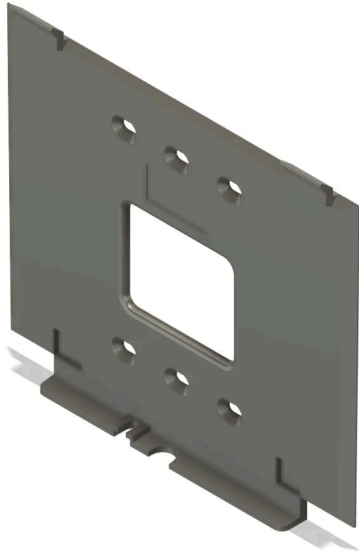

MSM-WM-WRNWM-NAE

SINGLE AND DOUBLE GANG ADAPTER FOR THE WEBEX ROOM SCHEDULING NAVIGATOR

Description

Allows the mounting of a Crisco Room Navigator wall mount version to a standard single or double gang North American Wall box.

Temperature -2° to 120°F (-19° to 49°C)
Humidity 5% to 95% RH (noncondensing)

Construction

Chassis PETG FDM plastic, textured finish, paintable
Fasteners All fasteners are 304 stainless steel
Mounting Single or Double gang

Weight

0.5lb (5g)

Colors

Light Grey RAL 7040

RAL 7040

Standard colors [Link](#)
 Special order colors [Link](#)
 Custom colors available on request [Link](#)

Origin

Manufactured **Canada/CUSMA Compliant**